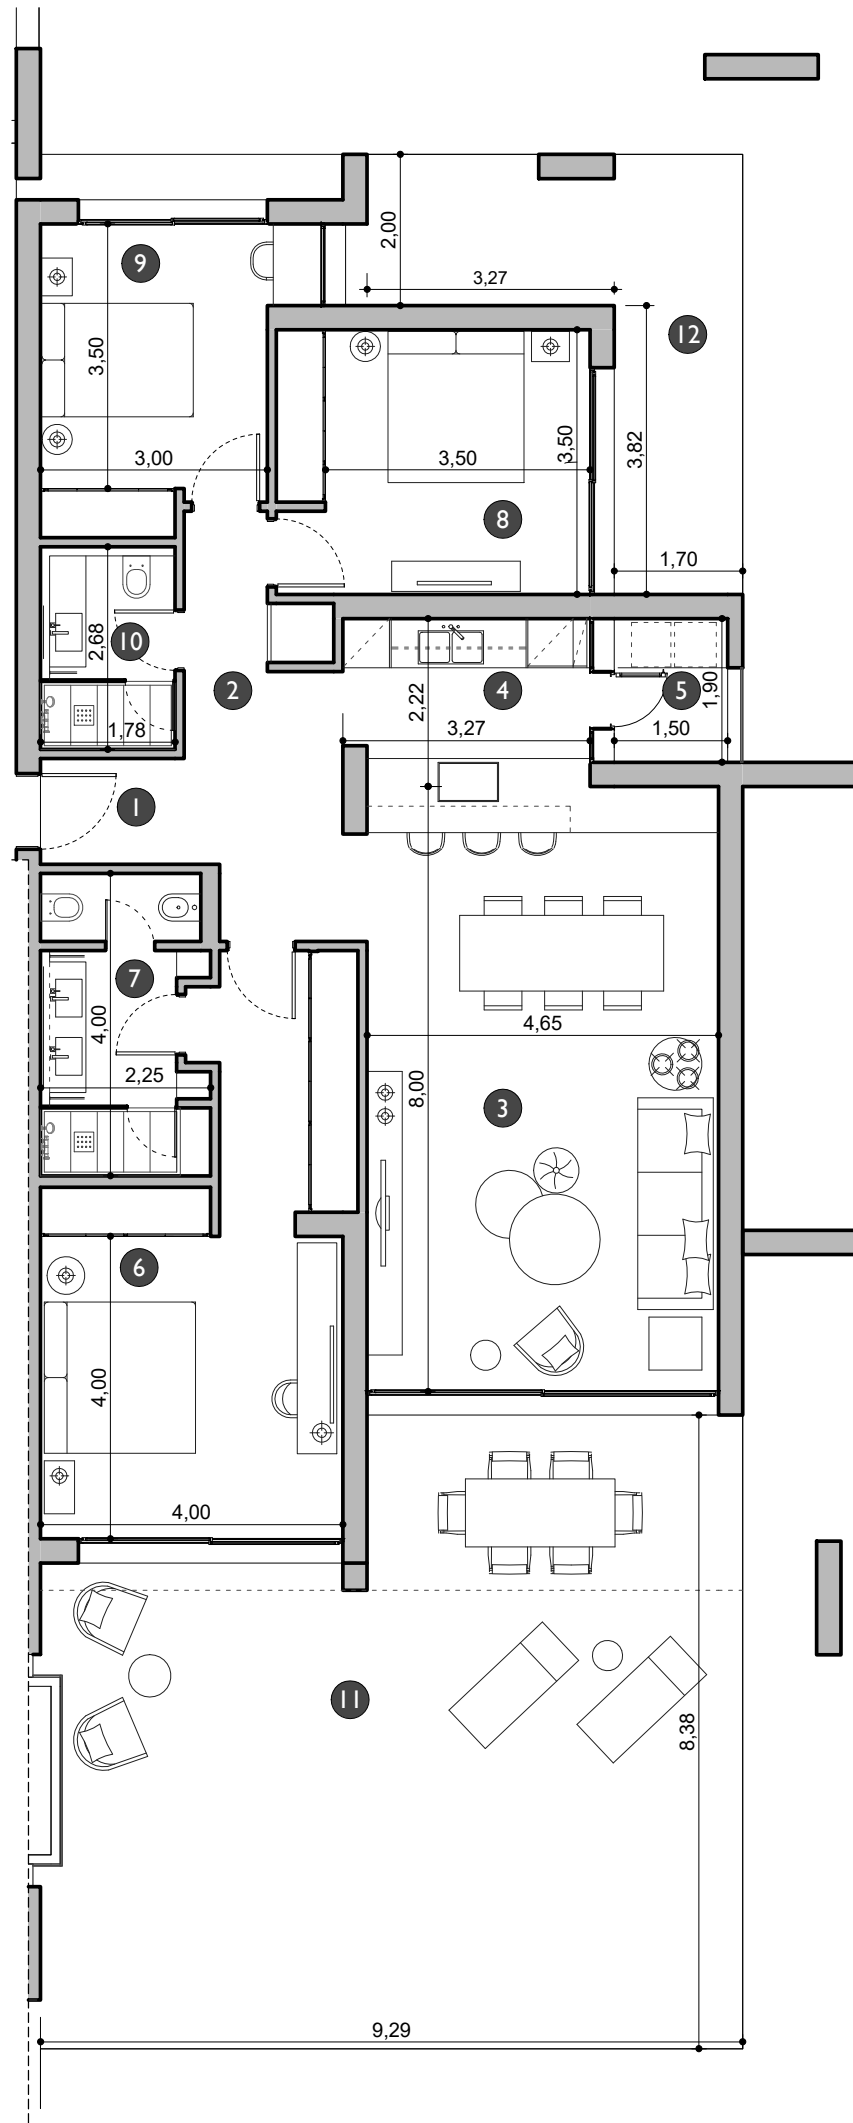

This document is for information only. The areas and measurements shown are approximate and may be modified for technical reasons and/or administrative issues. All furniture shown is for illustrative purposes.
 Apartment Code: Stairway - Floor - Apartment

**APARTMENT 02.0.1 - BLOCK 2
 GROUND FLOOR**

Indoor Constructed Area 144.44 m²
 Terrace Constructed Area 86.41 m²

1	HALL	5.60 m ²
2	CORRIDOR	5.43 m ²
3	LIVING ROOM.....	39.29 m ²
4	KITCHEN.....	7.09 m ²
5	LAUNDRY.....	2.85 m ²
6	MASTER BEDROOM.....	24.57 m ²
7	MASTER BATHROOM.....	8.26 m ²
8	BEDROOM 1.....	14.45 m ²
9	BEDROOM 2.....	12.63 m ²
10	BATHROOM 1.....	4.77 m ²
11	TERRACE 1.....	68.72 m ²
12	TERRACE 2.....	16.42 m ²

Escale: 1/100